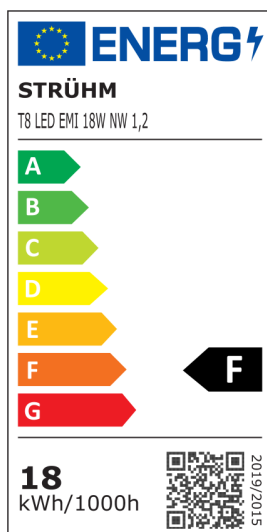

BASIC INFORMATION

Product name:	T8 LED EMI 18W NW 1,2
Ideus index:	00030
EAN barcode:	5901477300301
Materials:	Glass, plastic
Height:	26 mm
Width:	1200 mm
Depth:	26 mm
Box packaging:	30 pcs

REMARKS

Single-end power supply

Energy efficiency label:

PRODUCT PARAMETERS

Power supply:	230V 50Hz
Power:	18 W
Lampholder type:	G13
	Do not use with a mains dimmer
Energy efficiency class:	F
Light source luminous flux:	1 800 lm
Shelf life L70B50 in h:	25 000 h
Light colour:	Neutral white
Colour temperature:	4000 K
Luminous beam angle:	320°
Colour rendering index Ra:	82
CE	Declaration of conformity